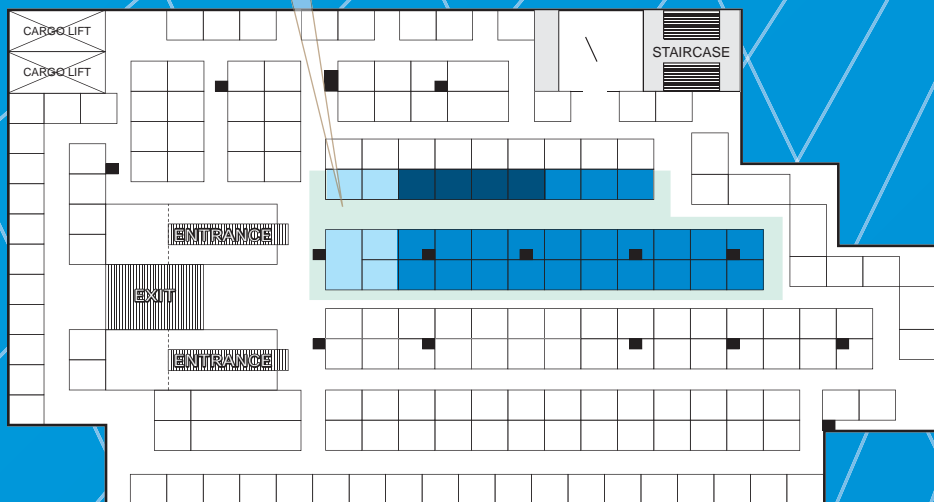

在マレーシア 日本国 大使館	マレーシア 東方政策日本留学 同窓会	帝京 マレーシア 日本語学院	東京国際 大学付属 日本語学校	ジェット 日本語学校	学校法人 江副学園 新宿日本語 学校	同志社 大学	青山学院 大学	青森中央 学院大学						
4116	4117	4118	4119	4120	4121	4122	4123	4124						
			4115	4114	4113	4112	4111	4110	4109	4108	4107	4106	4105	4104
日本学生 支援機構 JASSO	マレーシア 元留日 学生協会	桜美林大学	北陸先端 科学技術 大学院大学	香川大学	鹿児島 大学	神奈川 大学	金沢大学	神戸大学	国士館 大学	京都精華 大学	京都大学			
4088	4089	4090	4091	4092	4093	4094	4095	4096	4097	4098	4099			
		日本国際 教育支援 協会	横浜国立 大学	富山大学	上智大学	尚美学園 大学	島根大学	専修大学	立命館 大学	麗澤大学	九州大学	九州工業 大学		

- ☐ Organisers / Supporters / Others
- ☐ Universities / Institutions
- ☐ Japanese Language Institutes

独立行政法人
日本学生支援機構
Japan Student Services Organization

マレーシア元留日学生協会
Japan Graduates' Association of Malaysia