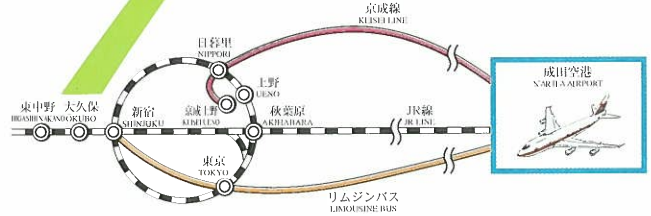

# 日本学生支援機構東京日本語教育センター案内図

## Directions to the Tokyo Japanese Language Education Center, Japan Student Services Organization

車の場合は矢印に沿って、電車での来校はJR大久保駅北口またはJR東中野駅東口から図中の点線に沿っておいください。

By car, follow the solid lines and arrows. By train, from the North Exit of JR Ōkubo station or the East Exit of Higashi Nakano station on the Sōbu Line, follow the dotted lines and arrows.