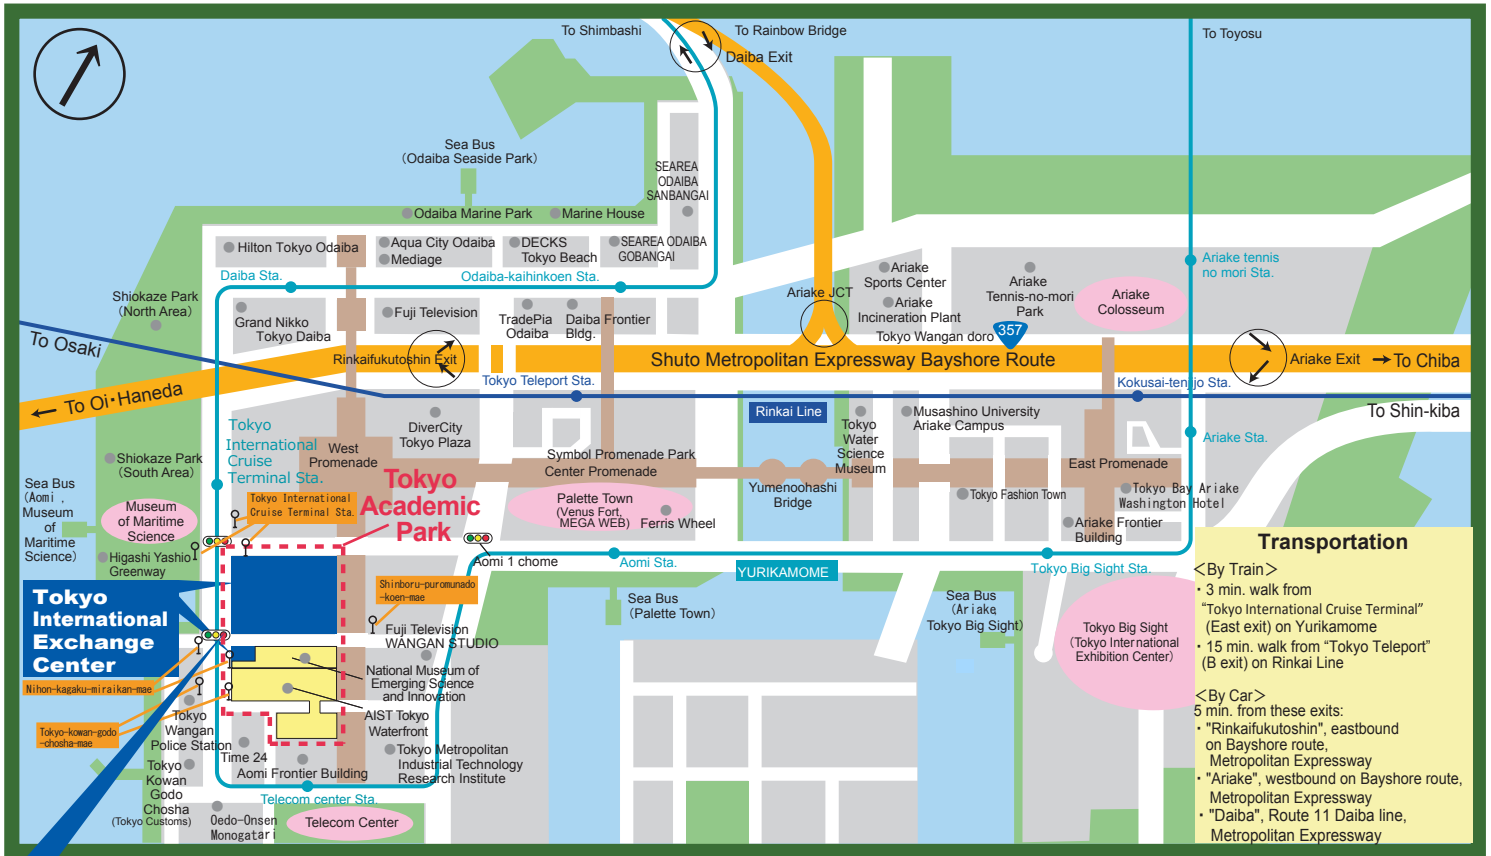

Tokyo International Exchange Center access map

Tokyo International Exchange Center

Tel: 03-5520-6033

Administration Office, Tokyo International Exchange Center

Tel: 03-5520-6000