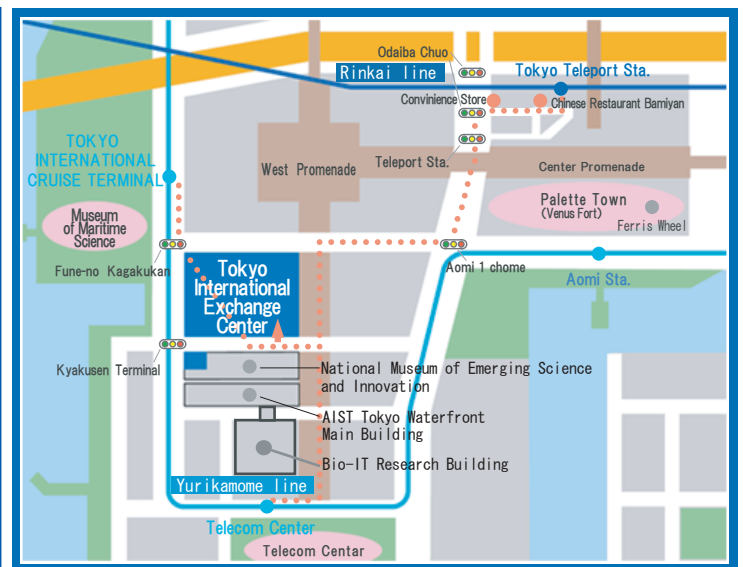

Tokyo International Exchange Center access map

Tokyo International Exchange Center

Tel: 03-5520-6033

Administration Office, Tokyo International Exchange Center

Tel: 03-5520-6000