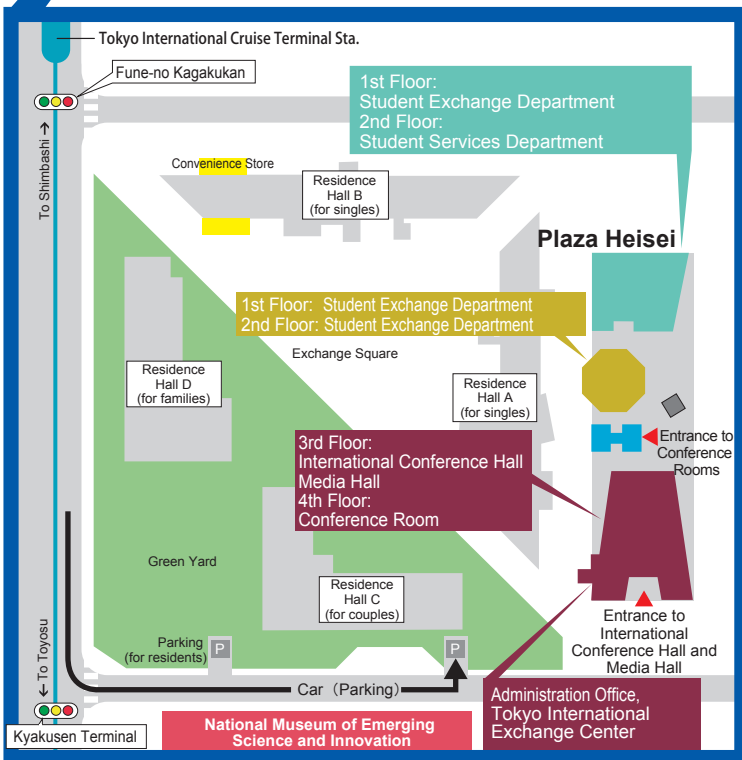

Tokyo International Exchange Center access map

Tokyo International Exchange Center

Tel: 03-5520-6033

Administration Office, Tokyo International Exchange Center

Tel: 03-5520-6000