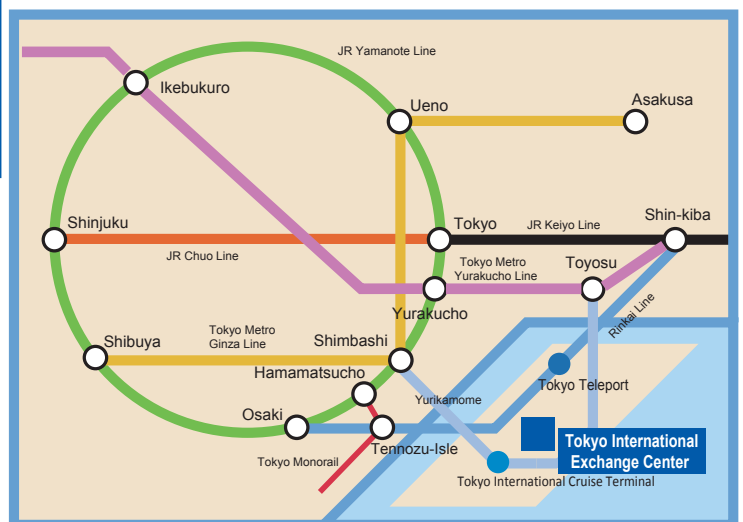

Tokyo International Exchange Center access map

Tokyo International Exchange Center

Tel: 03-5520-6033

Administration Office, Tokyo International Exchange Center

Tel: 03-5520-6000