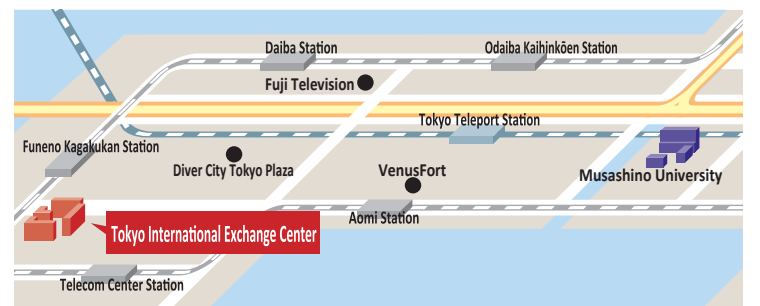

Coordinator:  
Keiko HORII, Professor  
/ Graduate School of Musashino University

Venue:

International Conference Hall, Plaza Heisei  
(Tokyo International Exchange Center)

Transportation

Train: Yurikamome-Line "Funeno Kagakukan Station" 3 mins walk from East Ext  
Rinkai Line "Tokyo Teletop Station" 15 mins walk from B Ext