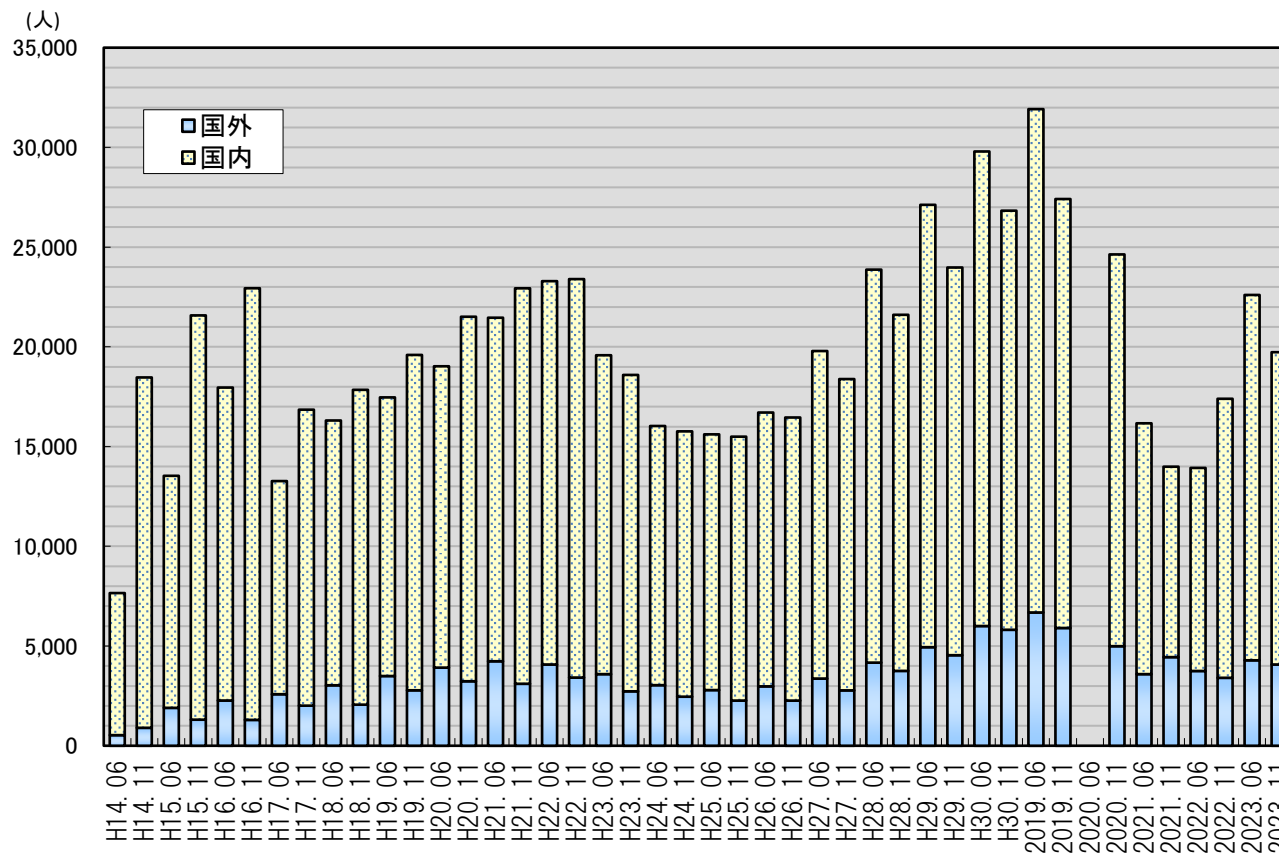

日本留学試験 受験者数 推移

	国内	国外	合計
H14.06	7,123	532	7,655
H14.11	17,566	900	18,466
H15.06	11,633	1,901	13,534
H15.11	20,270	1,307	21,577
H16.06	15,691	2,268	17,959
H16.11	21,641	1,297	22,938
H17.06	10,686	2,584	13,270
H17.11	14,840	2,010	16,850
H18.06	13,276	3,032	16,308
H18.11	15,786	2,060	17,846
H19.06	13,970	3,496	17,466
H19.11	16,814	2,781	19,595
H20.06	15,109	3,917	19,026
H20.11	18,276	3,234	21,510
H21.06	17,224	4,237	21,461
H21.11	19,827	3,108	22,935
H22.06	19,220	4,074	23,294
H22.11	19,978	3,419	23,397
H23.06	15,988	3,591	19,579
H23.11	15,862	2,730	18,592
H24.06	12,994	3,038	16,032
H24.11	13,303	2,460	15,763
H25.06	12,821	2,792	15,613
H25.11	13,232	2,265	15,497
H26.06	13,729	2,978	16,707
H26.11	14,195	2,263	16,458
H27.06	16,423	3,368	19,791
H27.11	15,608	2,777	18,385
H28.06	19,704	4,168	23,872
H28.11	17,853	3,754	21,607
H29.06	22,178	4,943	27,121
H29.11	19,438	4,540	23,978
H30.06	23,793	6,003	29,796
H30.11	21,013	5,815	26,828
2019.06	25,237	6,682	31,919
2019.11	21,507	5,905	27,412
2020.06	0	0	0
2020.11	19,642	4,992	24,634
2021.06	12,576	3,591	16,167
2021.11	9,547	4,444	13,991
2022.06	10,181	3,749	13,930
2022.11	13,990	3,407	17,397
2023.06	18,317	4,285	22,602
2023.11	15,658	4,074	19,732

←2020年度第1回(6月実施)は新型コロナウイルス感染拡大の影響により中止