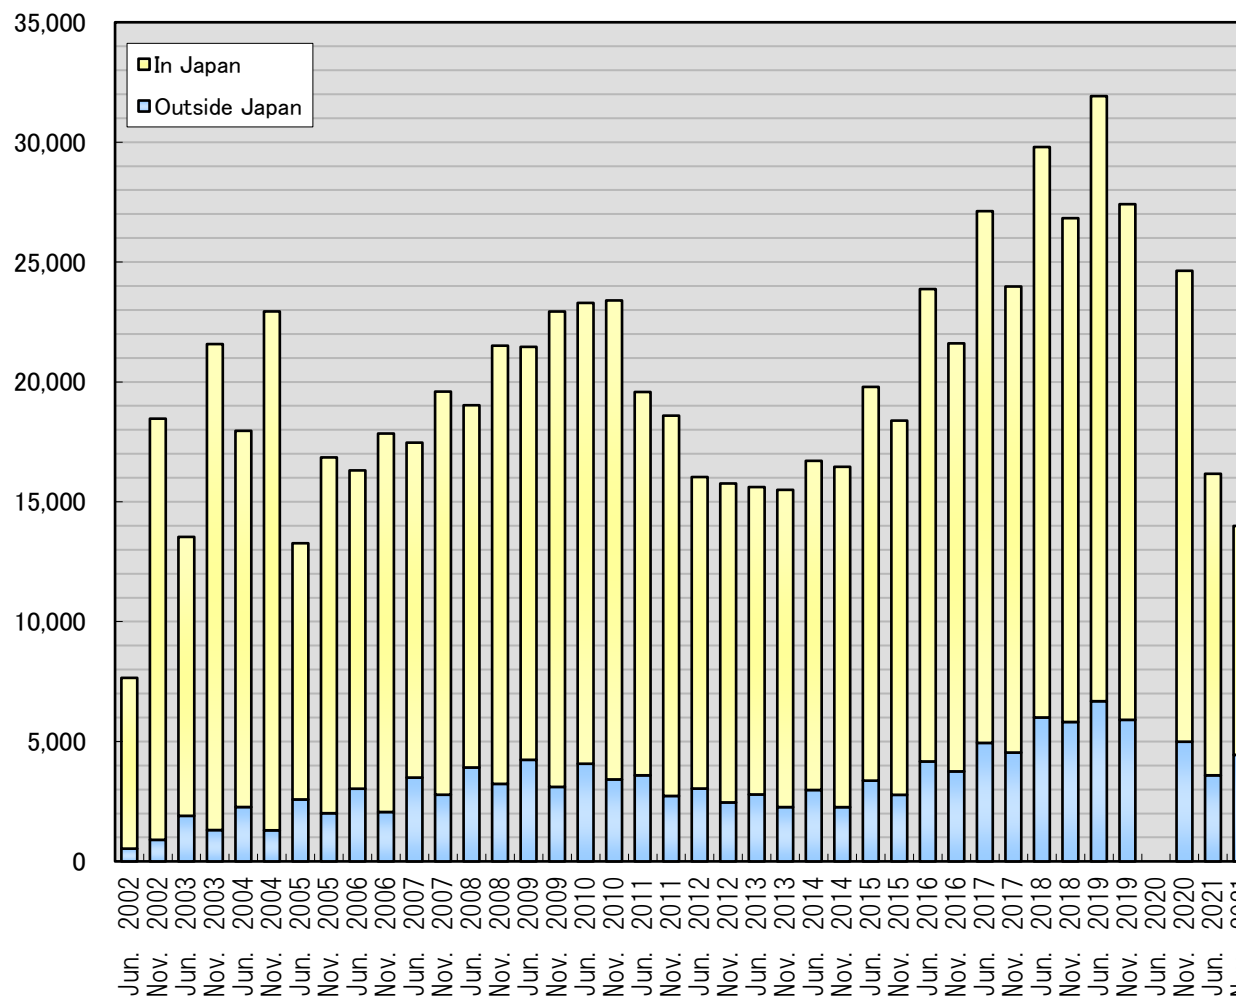

Transition of The Number of EJU Examinees

	In Japan	Outside Japan	Total
Jun. 2002	7,123	532	7,655
Nov. 2002	17,566	900	18,466
Jun. 2003	11,633	1,901	13,534
Nov. 2003	20,270	1,307	21,577
Jun. 2004	15,691	2,268	17,959
Nov. 2004	21,641	1,297	22,938
Jun. 2005	10,686	2,584	13,270
Nov. 2005	14,840	2,010	16,850
Jun. 2006	13,276	3,032	16,308
Nov. 2006	15,786	2,060	17,846
Jun. 2007	13,970	3,496	17,466
Nov. 2007	16,814	2,781	19,595
Jun. 2008	15,109	3,917	19,026
Nov. 2008	18,276	3,234	21,510
Jun. 2009	17,224	4,237	21,461
Nov. 2009	19,827	3,108	22,935
Jun. 2010	19,220	4,074	23,294
Nov. 2010	19,978	3,419	23,397
Jun. 2011	15,988	3,591	19,579
Nov. 2011	15,862	2,730	18,592
Jun. 2012	12,994	3,038	16,032
Nov. 2012	13,303	2,460	15,763
Jun. 2013	12,821	2,792	15,613
Nov. 2013	13,232	2,265	15,497
Jun. 2014	13,729	2,978	16,707
Nov. 2014	14,195	2,263	16,458
Jun. 2015	16,423	3,368	19,791
Nov. 2015	15,608	2,777	18,385
Jun. 2016	19,704	4,168	23,872
Nov. 2016	17,853	3,754	21,607
Jun. 2017	22,178	4,943	27,121
Nov. 2017	19,438	4,540	23,978
Jun. 2018	23,793	6,003	29,796
Nov. 2018	21,013	5,815	26,828
Jun. 2019	25,237	6,682	31,919
Nov. 2019	21,507	5,905	27,412
Jun. 2020	0	0	0
Nov. 2020	19,642	4,992	24,634
Jun. 2021	12,576	3,591	16,167
Nov. 2021	9,547	4,444	13,991

←Due to the new coronavirus (COVID-19), 2020 EJU 1st Session was canceled.