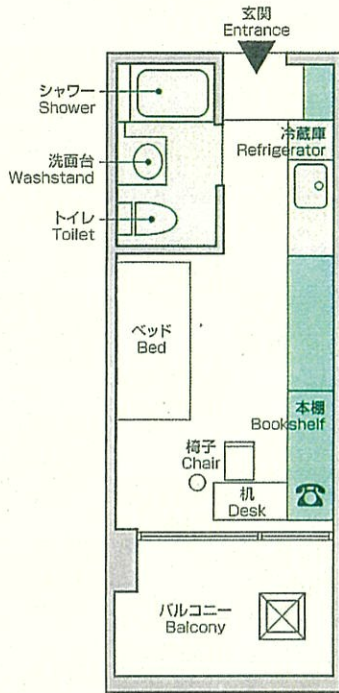

■ 単身者用 A 棟 Residence Hall A for Singles

(地上 14 階地下 1 階、SRC 造、330 室、20m<sup>2</sup>/室)  
 (14 floors above ground and 1 basement floor, steel-reinforced concrete, 330 rooms, room size 20 m<sup>2</sup>)

- 居室 (1ルーム、1人部屋)  
 空調機、電話、インターホンなど  
 (テレビ、パソコンは用意していません)  
 Room facilities: air-conditioner, telephone, inter-phone, etc. (TV and PC not provided)
- 居住者利用施設 (各階)  
 交流ラウンジ、食事室、洗濯室、掃除機、アイロンの貸出あり  
 Facilities for residents: lounges, dining room, laundry room, vacuum cleaner, iron (loaned on request)

■ 夫婦用 C 棟 Residence Hall C for Couples

(地上 11 階地下 1 階、SRC 造、110 室、80m<sup>2</sup>/室)  
 (11 floors above ground and 1 basement floor, steel-reinforced concrete, 110 rooms, room size 80 m<sup>2</sup>)

- 居室 (2LDK)  
 空調機、床暖房、電話、インターホン、掃除機など  
 (テレビ、パソコンは用意していません)  
 Room facilities: air-conditioner, telephone, inter-phone, vacuum cleaner, etc. (TV and PC are not provided)
- 居住者利用施設  
 交流ラウンジ (2 層吹抜式)  
 Facilities for residents: lounges (double level), etc.

■ 単身者用 B 棟 Residence Hall B for Singles

(地上 14 階地下 1 階、SRC 造、300 室、30m<sup>2</sup>/室)  
 (14 floors above ground and 1 basement floor, steel-reinforced concrete, 300 rooms, room size 30 m<sup>2</sup>)

- 居室 (1ルーム、1人部屋)  
 空調機、電話、インターホン、掃除機など  
 (テレビ、パソコンは用意していません)  
 Room facilities: air-conditioner, telephone, inter-phone, vacuum cleaner (TV and PC are not provided)
- 居住者利用施設  
 交流ラウンジ  
 Facilities for residents: lounges, etc.

■ 家族用 D 棟 Residence Hall D for Families

(地上 9 階地下 1 階、SRC 造、56 室、100m<sup>2</sup>/室)  
 (9 floors above ground and 1 basement floor, steel-reinforced concrete, 56 rooms, room size 100 m<sup>2</sup>)

- 居室 (3LDK)  
 空調機、床暖房、電話、インターホン、掃除機など  
 (テレビ、パソコンは用意していません)  
 Room facilities: air-conditioner, floor heating system, telephone, inter-phone, vacuum cleaner, etc. (TV and PC are not provided)
- 居住者利用施設  
 交流ラウンジ (2 層吹抜式)  
 Facilities for residents: lounges (double level), etc.