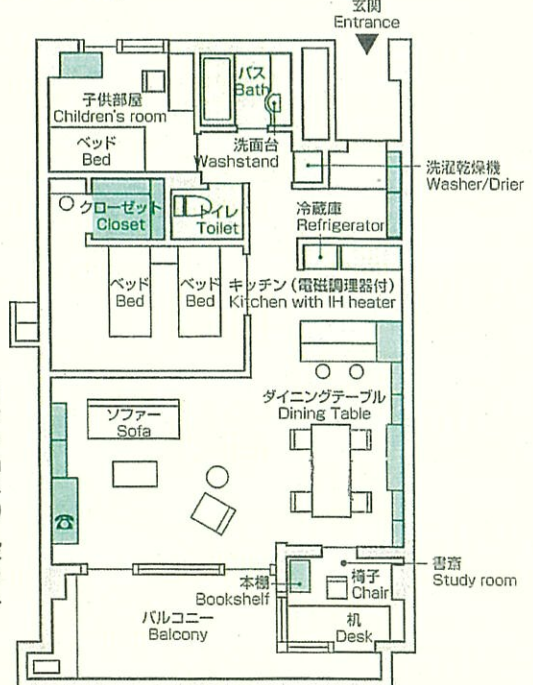

■ 単身者用 A 棟 Residence Hall A for Singles

(地上 14 階地下 1 階、SRC 造、330 室、20m<sup>2</sup>/室)  
 (14 floors above ground and 1 basement floor, steel-reinforced concrete, 330 rooms, room size 20 m<sup>2</sup>)

- 居室 (1ルーム、1人部屋)  
 空調機、電話、インターホンなど  
 (テレビ、パソコンは用意していません)  
 Room facilities: air-conditioner, telephone, inter-phone, etc. (TV and PC not provided)
- 居住者利用施設 (各階)  
 交流ラウンジ、食事室、洗濯室、掃除機、アイロンの貸出あり  
 Facilities for residents: lounges, dining room, laundry room, vacuum cleaner, iron (loaned on request)

■ 夫婦用 C 棟 Residence Hall C for Couples

(地上 11 階地下 1 階、SRC 造、110 室、80m<sup>2</sup>/室)  
 (11 floors above ground and 1 basement floor, steel-reinforced concrete, 110 rooms, room size 80 m<sup>2</sup>)

- 居室 (2LDK)  
 空調機、床暖房、電話、インターホン、掃除機など  
 (テレビ、パソコンは用意していません)  
 Room facilities: air-conditioner, telephone, inter-phone, vacuum cleaner, etc. (TV and PC are not provided)
- 居住者利用施設  
 交流ラウンジ (2 層吹抜式)  
 Facilities for residents: lounges (double level), etc.

■ 単身者用 B 棟 Residence Hall B for Singles

(地上 14 階地下 1 階、SRC 造、300 室、30m<sup>2</sup>/室)  
 (14 floors above ground and 1 basement floor, steel-reinforced concrete, 300 rooms, room size 30 m<sup>2</sup>)

- 居室 (1ルーム、1人部屋)  
 空調機、電話、インターホン、掃除機など  
 (テレビ、パソコンは用意していません)  
 Room facilities: air-conditioner, telephone, inter-phone, vacuum cleaner (TV and PC are not provided)
- 居住者利用施設  
 交流ラウンジ  
 Facilities for residents: lounges, etc.

■ 家族用 D 棟 Residence Hall D for Families

(地上 9 階地下 1 階、SRC 造、56 室、100m<sup>2</sup>/室)  
 (9 floors above ground and 1 basement floor, steel-reinforced concrete, 56 rooms, room size 100 m<sup>2</sup>)

- 居室 (3LDK)  
 空調機、床暖房、電話、インターホン、掃除機など  
 (テレビ、パソコンは用意していません)  
 Room facilities: air-conditioner, floor heating system, telephone, inter-phone, vacuum cleaner, etc. (TV and PC are not provided)
- 居住者利用施設  
 交流ラウンジ (2 層吹抜式)  
 Facilities for residents: lounges (double level), etc.