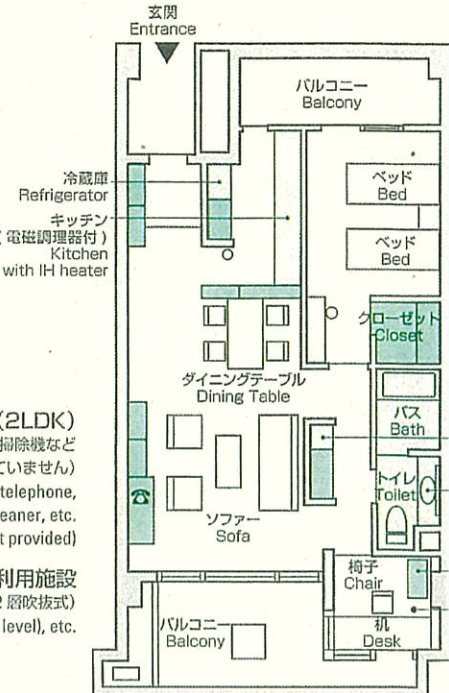

■ 単身者用 A 棟 Residence Hall A for Singles

(地上 14 階地下 1 階、SRC 造、330 室、20m<sup>2</sup>/室)  
 (14 floors above ground and 1 basement floor, steel-reinforced concrete, 330 rooms, room size 20 m<sup>2</sup>)

- 居室 (1ルーム、1人部屋)  
 空調機、電話、インターホンなど  
 (テレビ、パソコンは用意していません)  
 Room facilities: air-conditioner, telephone, inter-phone, etc. (TV and PC not provided)
- 居住者利用施設 (各階)  
 交流ラウンジ、食事室、洗濯室、掃除機、アイロンの貸出あり  
 Facilities for residents: lounges, dining room, laundry room, vacuum cleaner, iron (loaned on request)

■ 夫婦用 C 棟 Residence Hall C for Couples

(地上 11 階地下 1 階、SRC 造、110 室、80m<sup>2</sup>/室)  
 (11 floors above ground and 1 basement floor, steel-reinforced concrete, 110 rooms, room size 80 m<sup>2</sup>)

- 居室 (2LDK)  
 空調機、床暖房、電話、インターホン、掃除機など  
 (テレビ、パソコンは用意していません)  
 Room facilities: air-conditioner, telephone, inter-phone, vacuum cleaner, etc. (TV and PC are not provided)
- 居住者利用施設  
 交流ラウンジ (2 層吹抜式)  
 Facilities for residents: lounges (double level), etc.

■ 単身者用 B 棟 Residence Hall B for Singles

(地上 14 階地下 1 階、SRC 造、300 室、30m<sup>2</sup>/室)  
 (14 floors above ground and 1 basement floor, steel-reinforced concrete, 300 rooms, room size 30 m<sup>2</sup>)

- 居室 (1ルーム、1人部屋)  
 空調機、電話、インターホン、掃除機など  
 (テレビ、パソコンは用意していません)  
 Room facilities: air-conditioner, telephone, inter-phone, vacuum cleaner (TV and PC are not provided)
- 居住者利用施設  
 交流ラウンジ  
 Facilities for residents: lounges, etc.

■ 家族用 D 棟 Residence Hall D for Families

(地上 9 階地下 1 階、SRC 造、56 室、100m<sup>2</sup>/室)  
 (9 floors above ground and 1 basement floor, steel-reinforced concrete, 56 rooms, room size 100 m<sup>2</sup>)

- 居室 (3LDK)  
 空調機、床暖房、電話、インターホン、掃除機など  
 (テレビ、パソコンは用意していません)  
 Room facilities: air-conditioner, floor heating system, telephone, inter-phone, vacuum cleaner, etc. (TV and PC are not provided)
- 居住者利用施設  
 交流ラウンジ (2 層吹抜式)  
 Facilities for residents: lounges (double level), etc.