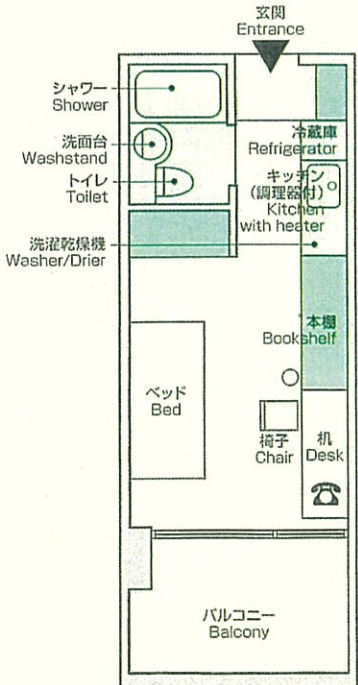

■ 単身者用 A 棟 Residence Hall A for Singles

(地上 14 階地下 1 階、SRC 造、330 室、20m<sup>2</sup>/室)  
 (14 floors above ground and 1 basement floor, steel-reinforced concrete, 330 rooms, room size 20 m<sup>2</sup>)

- 居室 (1ルーム、1人部屋)  
 空調機、電話、インターホンなど  
 (テレビ、パソコンは用意していません)  
 Room facilities: air-conditioner, telephone, inter-phone, etc. (TV and PC not provided)
- 居住者利用施設 (各階)  
 交流ラウンジ、食事室、洗濯室、掃除機、アイロンの貸出あり  
 Facilities for residents: lounges, dining room, laundry room, vacuum cleaner, iron (loaned on request)

■ 夫婦用 C 棟 Residence Hall C for Couples

(地上 11 階地下 1 階、SRC 造、110 室、80m<sup>2</sup>/室)  
 (11 floors above ground and 1 basement floor, steel-reinforced concrete, 110 rooms, room size 80 m<sup>2</sup>)

- 居室 (2LDK)  
 空調機、床暖房、電話、インターホン、掃除機など  
 (テレビ、パソコンは用意していません)  
 Room facilities: air-conditioner, telephone, inter-phone, vacuum cleaner, etc. (TV and PC are not provided)
- 居住者利用施設  
 交流ラウンジ (2 層吹抜式)  
 Facilities for residents: lounges (double level), etc.

■ 単身者用 B 棟 Residence Hall B for Singles

(地上 14 階地下 1 階、SRC 造、300 室、30m<sup>2</sup>/室)  
 (14 floors above ground and 1 basement floor, steel-reinforced concrete, 300 rooms, room size 30 m<sup>2</sup>)

- 居室 (1ルーム、1人部屋)  
 空調機、電話、インターホン、掃除機など  
 (テレビ、パソコンは用意していません)  
 Room facilities: air-conditioner, telephone, inter-phone, vacuum cleaner (TV and PC are not provided)
- 居住者利用施設  
 交流ラウンジ  
 Facilities for residents: lounges, etc.

■ 家族用 D 棟 Residence Hall D for Families

(地上 9 階地下 1 階、SRC 造、56 室、100m<sup>2</sup>/室)  
 (9 floors above ground and 1 basement floor, steel-reinforced concrete, 56 rooms, room size 100 m<sup>2</sup>)

- 居室 (3LDK)  
 空調機、床暖房、電話、インターホン、掃除機など  
 (テレビ、パソコンは用意していません)  
 Room facilities: air-conditioner, floor heating system, telephone, inter-phone, vacuum cleaner, etc. (TV and PC are not provided)
- 居住者利用施設  
 交流ラウンジ (2 層吹抜式)  
 Facilities for residents: lounges (double level), etc.